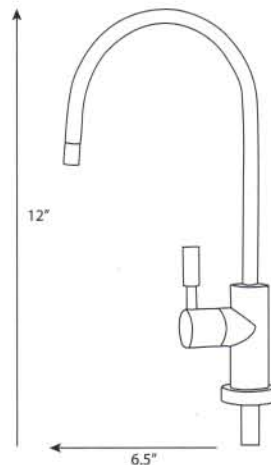

Neck swivels 360 degrees

3" Chrome plated mounting shank

Replaces most brands of faucets

888 Series Point of Use Faucet

MODEL #	DESCRIPTION
8883CP	Chrome Long Reach Faucet
8883NP	Brushed Nickel Long reach Faucet
8883WE	White Long reach Faucet
8883IY	Ivory (Biscuit) Long reach Faucet
8883BK	Black Long reach Faucet
8883ORB	Oil Rubbed Bronze Long reach Faucet
8883AW	Antique Wine Long reach Faucet

FAUCET SPECIFICATIONS:

Material: Lead free brass
Operating Pressure: 5 - 85 psi
Operating Temp: 34 - 120 Degrees

FAUCET ACCESSORIES:

3" Faucet Extension
Rebuild Kit
Hardware / install kit
3/8" Tubing Faucet Adapter